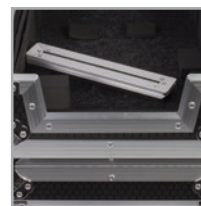

FEATURES

- Fits: Pioneer DDJ-SB3/ RB/ SR/ RR, Akai MPC Renaissance, NI Kontrol S5, Denon DJ MC6000MK2, MC4000, Roland DJ-202, Numark Mixtrack Platinum/ Pro3.
- Improved powder coated and anodized hardware
- High density diamond embossed EVA foam & carpeted protective padding
- Dual anchor rivets with included washer
- Convenient 80 mm space at rear for connections & PSU storage
- Cable access hole with removable UDG emblem cover
- Removable front and rear access panel
- Built-in corner wheels with high quality in-line skate bearings for convenient transport
- Heavy duty construction of 9 mm thick plywood
- Laminated in a black finish with a honeycomb/hexagonal "Stage Grip" pattern
- Extra-wide solid aluminum profiles
- High grade aluminium UDG logo plate
- UDG heavy-duty spring-loaded handles
- Secure stacking due to stackable ball corners
- Sturdy construction
- Recessed butterfly twist latch lock
- Adjustable laptop shelf
- High quality retractable trolley handle
- Includes adjustable foam pads to fit various controllers

DIMENSION		WIDTH	HEIGHT	DEPTH
OUTER	CM	65.1	45.7	26.4
	INCH	25.6	17.9	10.4
INNER	CM	55.5	33.7	4.5
	INCH	21.8	13.3	1.8
WEIGHT		17 kg	37.5 lbs	

High grade aluminium UDG logo plate

Includes adjustable foam pads to fit various controllers

Laminated in a black finish with a honeycomb/hexagonal "Stage Grip" pattern

Removable front & rear access panel

An extra notebook shelf included for your notebook

Built-in corner wheels with high quality in-line skate bearings

High quality retractable trolley handle

High density diamond embossed EVA foam & carpeted protective padding

Cable access hole with removable UDG emblem cover