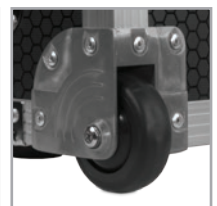

FEATURES

- Fits: Pioneer DDJ-SB3/ RB/ SR/ RR, Akai MPC Renaissance, NI Kontrol S5, Denon DJ MC6000MK2, MC4000, Roland DJ-202, Numark Mixtrack Platinum/ Pro3.
- Improved powder coated and anodized hardware
- High density diamond embossed EVA foam & carpeted protective padding
- Dual anchor rivets with included washer
- Convenient 80 mm space at rear for connections & PSU storage
- Cable access hole with removable UDG emblem cover
- Removable front and rear access panel
- Built-in corner wheels with high quality in-line skate bearings for convenient transport
- Heavy duty construction of 9 mm thick plywood
- Laminated in a black finish with a honeycomb/hexagonal "Stage Grip" pattern
- Extra-wide solid aluminum profiles
- High grade aluminium UDG logo plate
- UDG heavy-duty spring-loaded handles
- Secure stacking due to stackable ball corners
- Sturdy construction
- Recessed butterfly twist latch lock
- Adjustable laptop shelf
- High quality retractable trolley handle
- Includes adjustable foam pads to fit various controllers

DIMENSION		WIDTH	HEIGHT	DEPTH
OUTER	CM	65.1	45.7	26.4
	INCH	25.6	17.9	10.4
INNER	CM	55.5	33.7	4.5
	INCH	21.8	13.3	1.8
WEIGHT		17 kg	37.5 lbs	

High grade aluminium UDG logo plate

Includes adjustable foam pads to fit various controllers

Laminated in a black finish with a honeycomb/hexagonal "Stage Grip" pattern

Removable front & rear access panel

An extra notebook shelf included for your notebook

Built-in corner wheels with high quality in-line skate bearings

High quality retractable trolley handle

High density diamond embossed EVA foam & carpeted protective padding

Cable access hole with removable UDG emblem cover