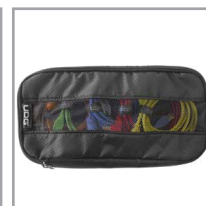

UDG Creator Wheeled MIDI Controller Case Black 22" means more equipment with no compromise on convenience and protection. Featuring protective padded compartments and padded secure strap. It's the only trolley gear bag available that is large enough to house controllers such as the Pioneer DDJ-200/ 400/ SB3/ SR2 or NI Traktor S2 MK3/ S4 MK3. Made of tough, durable black exterior & interior material, sturdy in-line wheels for easy transport and mobility with paddings in all the right places for the ultimate carrier of your valuable equipment.

### FEATURES

- New UDG metal logo
- Black wheels and frame
- Water resistant Ballistic Nylon 1680D
- Padded compartment for controller or mixer with padded secure strap
- Fits: Pioneer DDJ-200/ 400/ SB3/ SR2, NI Traktor S2 MK3/ S4 MK3
- Includes removable paddings to fit various controllers
- Padded compartment for up to 17" laptop
- Padded pocket for up to 9.7" tablet and small accessories
- Rear-access pocket for magazine/document
- Retractable handle with 2 stage internal trolley system
- Smooth rolling in-line wheels with high quality in-line skate bearings
- Additional cable pouch
- Soft padded carry handle

DIMENSION		WIDTH	HEIGHT	DEPTH
OUTER	CM	42	58	22
	INCH	16.5	22.8	8.6
INNER	CM	36	56	10.5
	INCH	14.2	22	4.1
WEIGHT		5.5 kg	12.12 lbs	

Retractable handle with 2 stage internal trolley system

Smooth rolling in-line wheels with high quality in-line skate bearings

Padded compartment for controller or mixer with padded secure strap

Padded compartment for up to 17" laptop & up to 9.7" tablet

Includes removable paddings to fit various controllers

Additional cable pouch